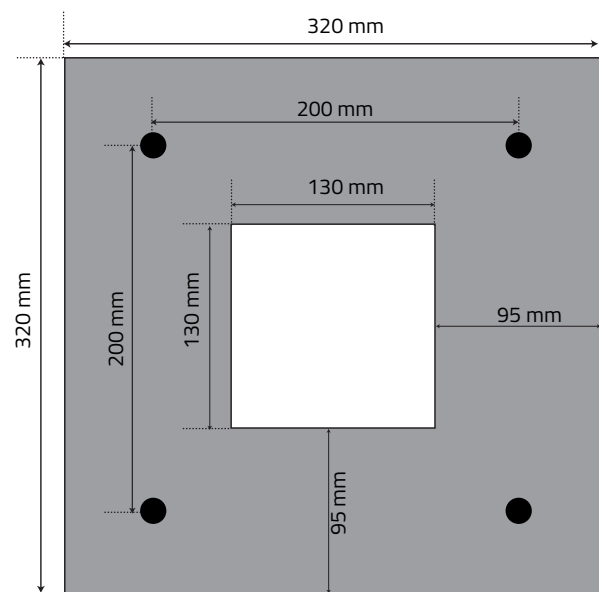

CubeLine

Multifunctional aluminum operating column for indoor and outdoor use

- Column in 2 mm coated aluminum or stainless steel
- Finished in anthracite (RAL 7016) powder coating
- Easy installation
- Available at different heights
- No maintenance

Dimensions base plate:

Heights	1,2 m	1,5m	1,8 m	2,4 m
Colour	Standard RAL 7016			
Housing	Powdercoated aluminum, thickness 2 mm or Stainless steel			
Dimensions column	320 x 320 mm			
Construction	Welded construction			
Inside depth	314 mm			
Door	Lockable door at the backside			
Fixation to the underground	Invisible attachment to surface with expansion bolts or threaded rods			
Weight ±	13 kg	15,5 kg	18 kg	23 kg
Dimensions base plate	320 x 320 mm			
IP-value	55			
Warranty	2 years			

► **DIMENSIONS**

Dimensions foundation construction