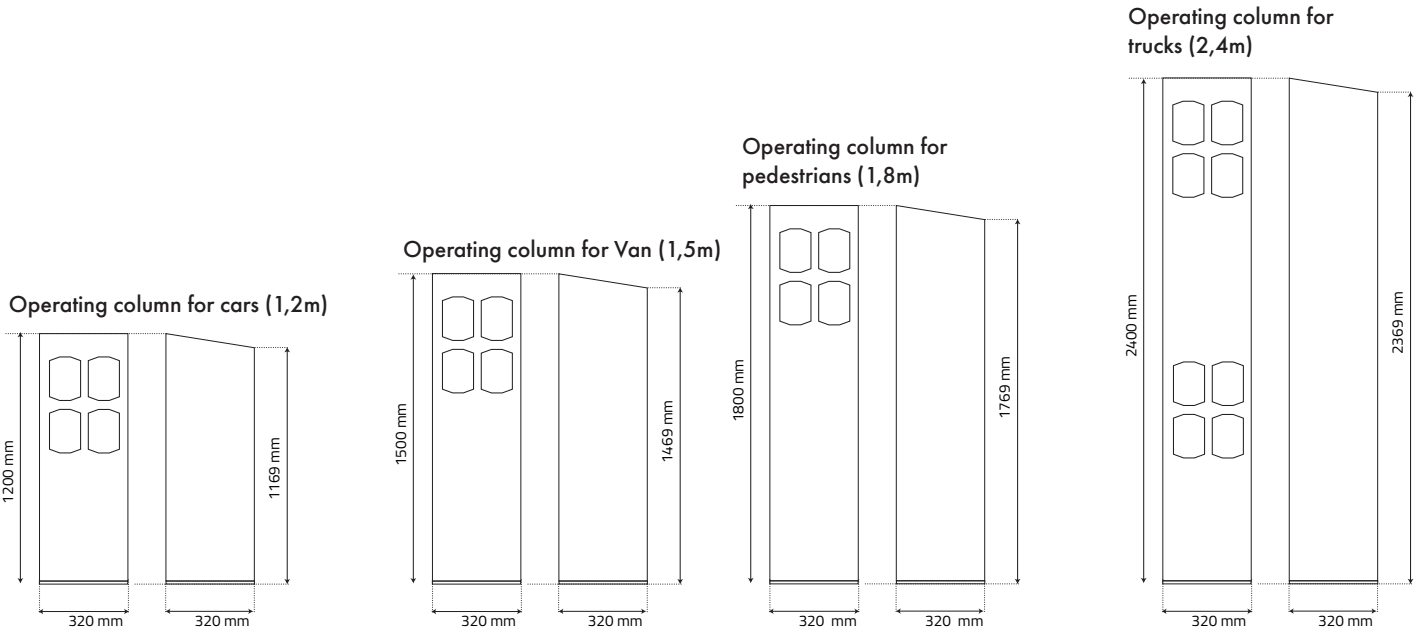

CubeLine

Multifunctional aluminum operating column for indoor and outdoor use

- Column in 2 mm coated aluminum or stainless steel
- Finished in anthracite (RAL 7016) powder coating
- Easy installation
- Available at different heights
- No maintenance

Dimensions base plate:

Heights	1,2 m	1,5m	1,8 m	2,4 m
Colour	Standard RAL 7016			
Housing	Powdercoated aluminum, thickness 2 mm or Stainless steel			
Dimensions column	320 x 320 mm			
Construction	Welded construction			
Inside depth	314 mm			
Door	Lockable door at the backside			
Fixation to the underground	Invisible attachment to surface with expansion bolts or threaded rods			
Weight ±	13 kg	15,5 kg	18 kg	23 kg
Dimensions base plate	320 x 320 mm			
IP-value	55			
Warranty	2 years			

► **DIMENSIONS**

Dimensions foundation construction